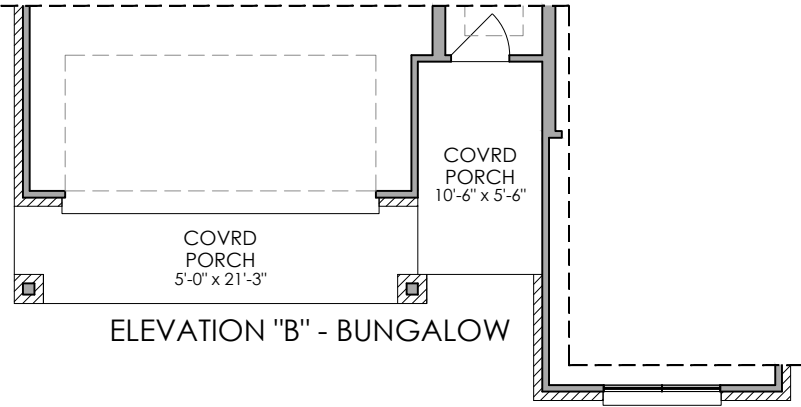

Plan Number: 2180

A/C Footage: 2,180 S.F.

Covered Porch/Patio: 168 S.F.

Garage and Storage: 429 S.F.

Total Under Roof: 2,796 S.F.

Width/Depth: 40' X 78'

SILVER LEAF
HOMES