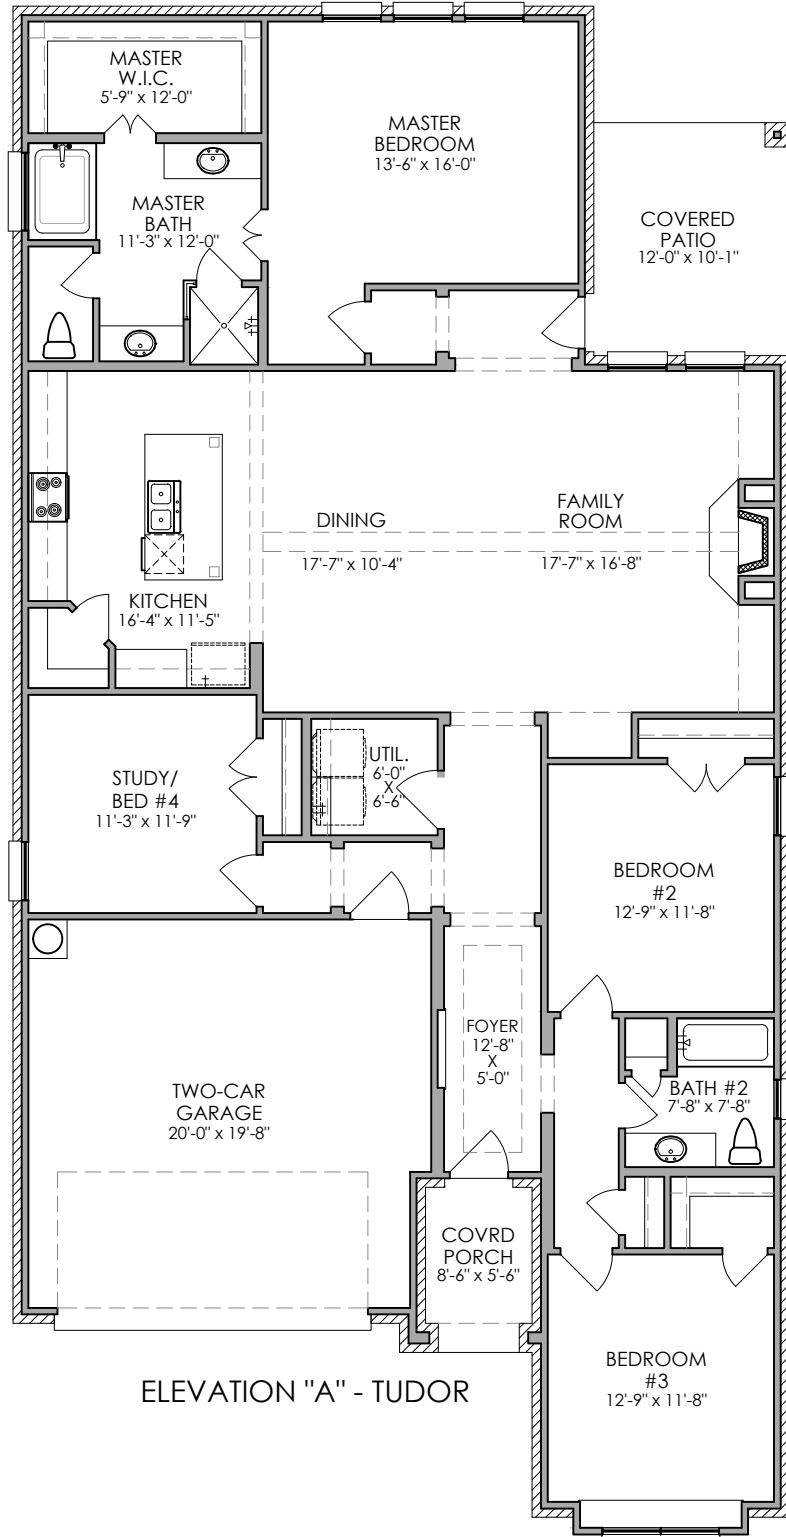

Plan Number: 2180

A/C Footage: 2,180 S.F.

Covered Porch/Patio: 168 S.F.

Garage and Storage: 429 S.F.

Total Under Roof: 2,796 S.F.

Width/Depth: 40' X 78'

SILVER LEAF
HOMES