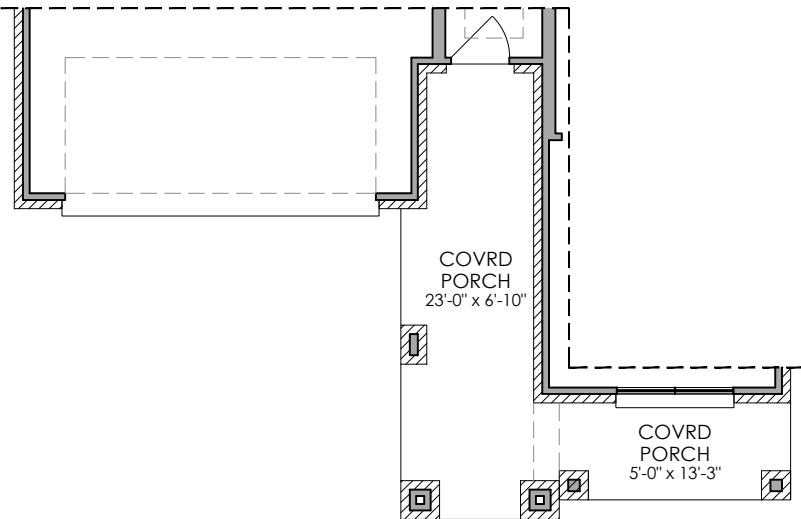

Plan Number: 2180

A/C Footage: 2,180 S.F.

Covered Porch/Patio: 168 S.F.

Garage and Storage: 429 S.F.

Total Under Roof: 2,796 S.F.

Width/Depth: 40' X 78'

SILVER LEAF
HOMES